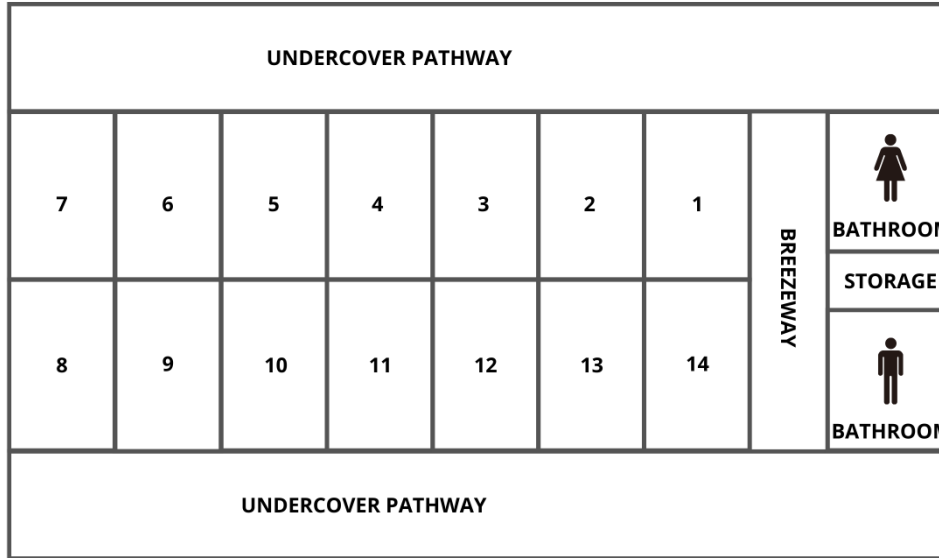

**LAKESIDE A BLOCK**

ROOMS 1-6 & 9-14 HAVE 2X SINGLE BUNKS (4 PEOPLE/ROOM)

ROOMS 8 & 7 HAVE 1X DOUBLE BUNK (2 PEOPLE/ROOM) - FOR TEACHRES/LEADERS

TOTAL 52 CAPACITY

**CENTER CABIN**  
HAS 1 DOUBLE BUNK (2 PEOPLE)  
TEACHER/LEADER

**LAKESIDE B BLOCK**

ROOMS 15-20 & 23-28 HAVE 2X SINGLE BUNKS (4 PEOPLE/ROOM)

ROOMS 21 & 22 HAVE 1X DOUBLE BUNK (2 PEOPLE/ROOM) - FOR TEACHRES/LEADERS

TOTAL 52 CAPACITY